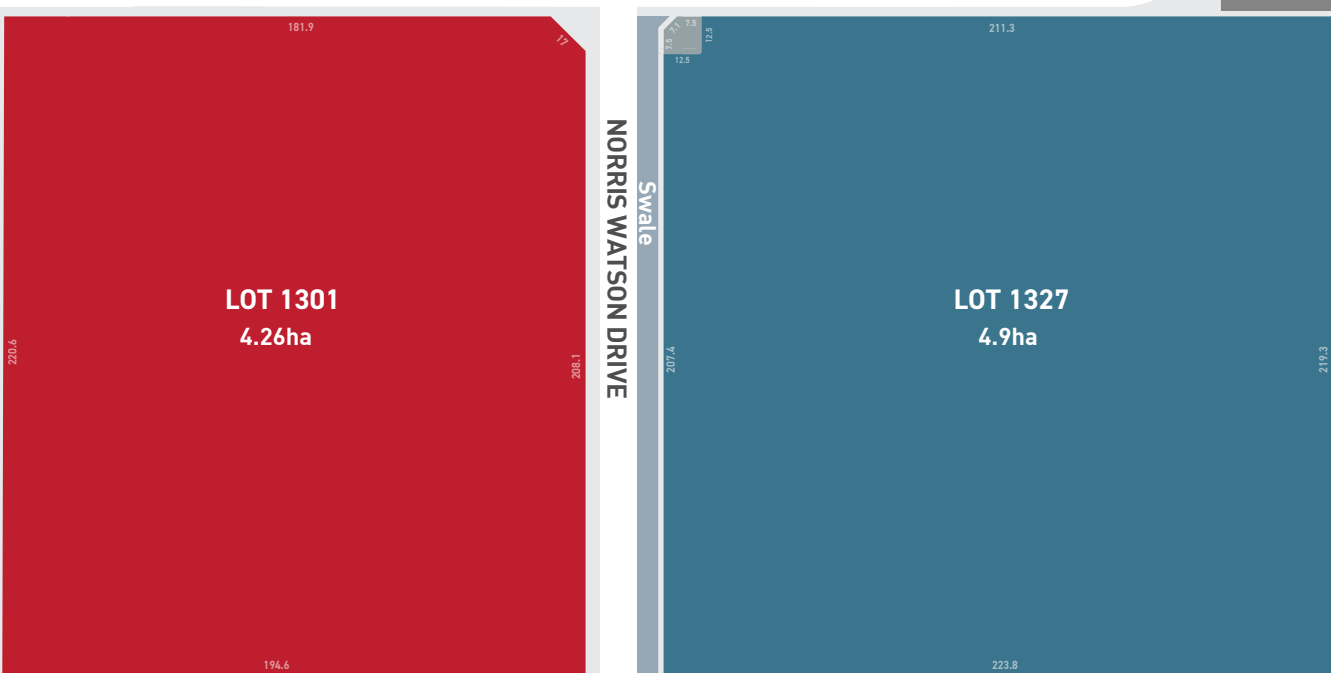

MADDISONS ROAD

FACTORY DRIVE

CARGO DRIVE

I PORT
BUSINESS PARK

STAGE 13

- FOR SALE
- UNDER CONTRACT
- SOLD