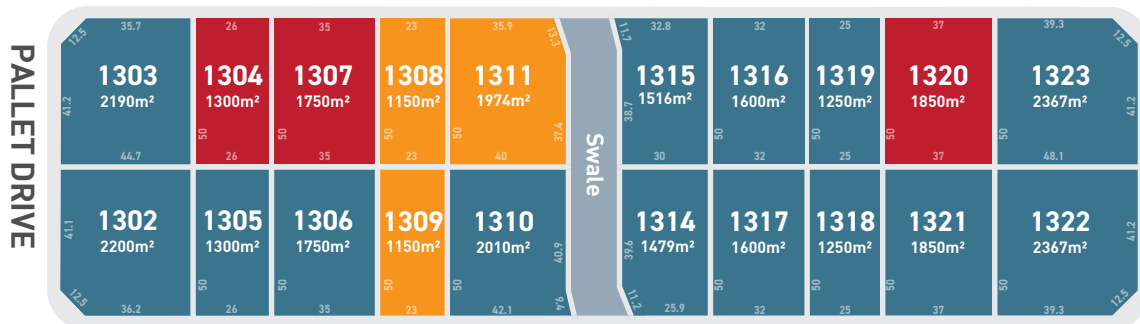

MADDISONS ROAD

FACTORY DRIVE

CARGO DRIVE

I PORT
BUSINESS PARK

STAGE 13

- FOR SALE
- UNDER CONTRACT
- SOLD