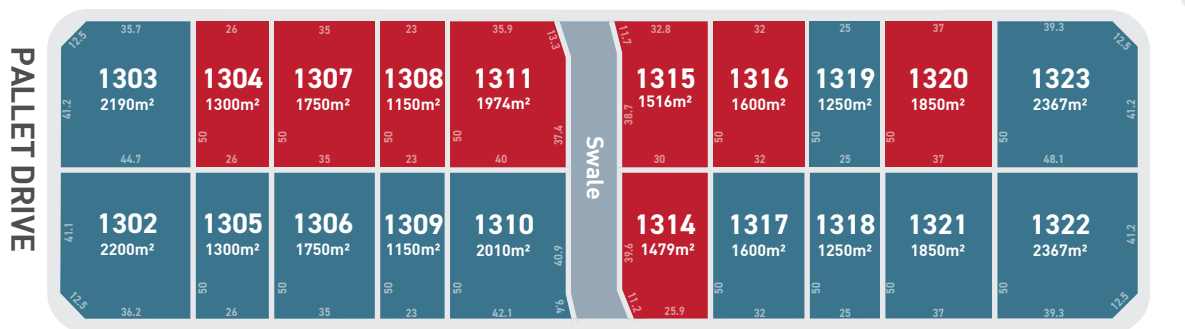

MADDISONS ROAD

FACTORY DRIVE

CARGO DRIVE

**I PORT**  
BUSINESS PARK

**STAGE 13**

- FOR SALE
- UNDER CONTRACT
- SOLD