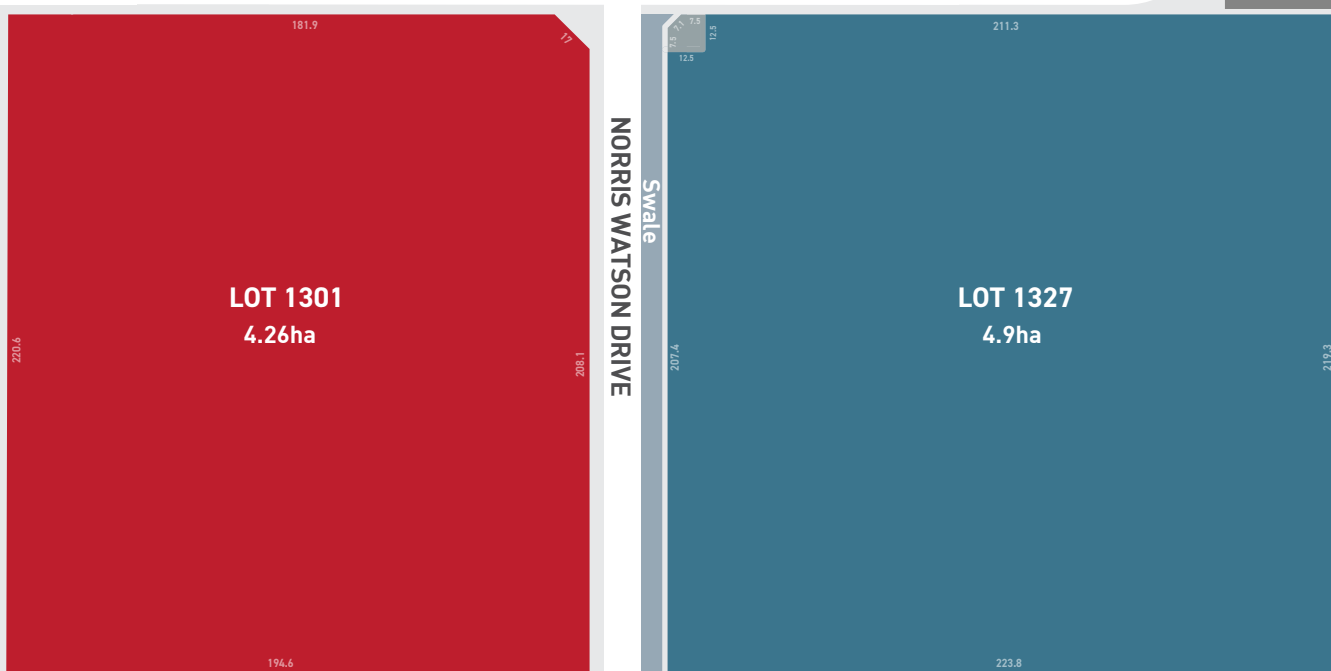

MADDISONS ROAD

FACTORY DRIVE

CARGO DRIVE

**I PORT**  
BUSINESS PARK

**STAGE 13**

- FOR SALE
- UNDER CONTRACT
- SOLD