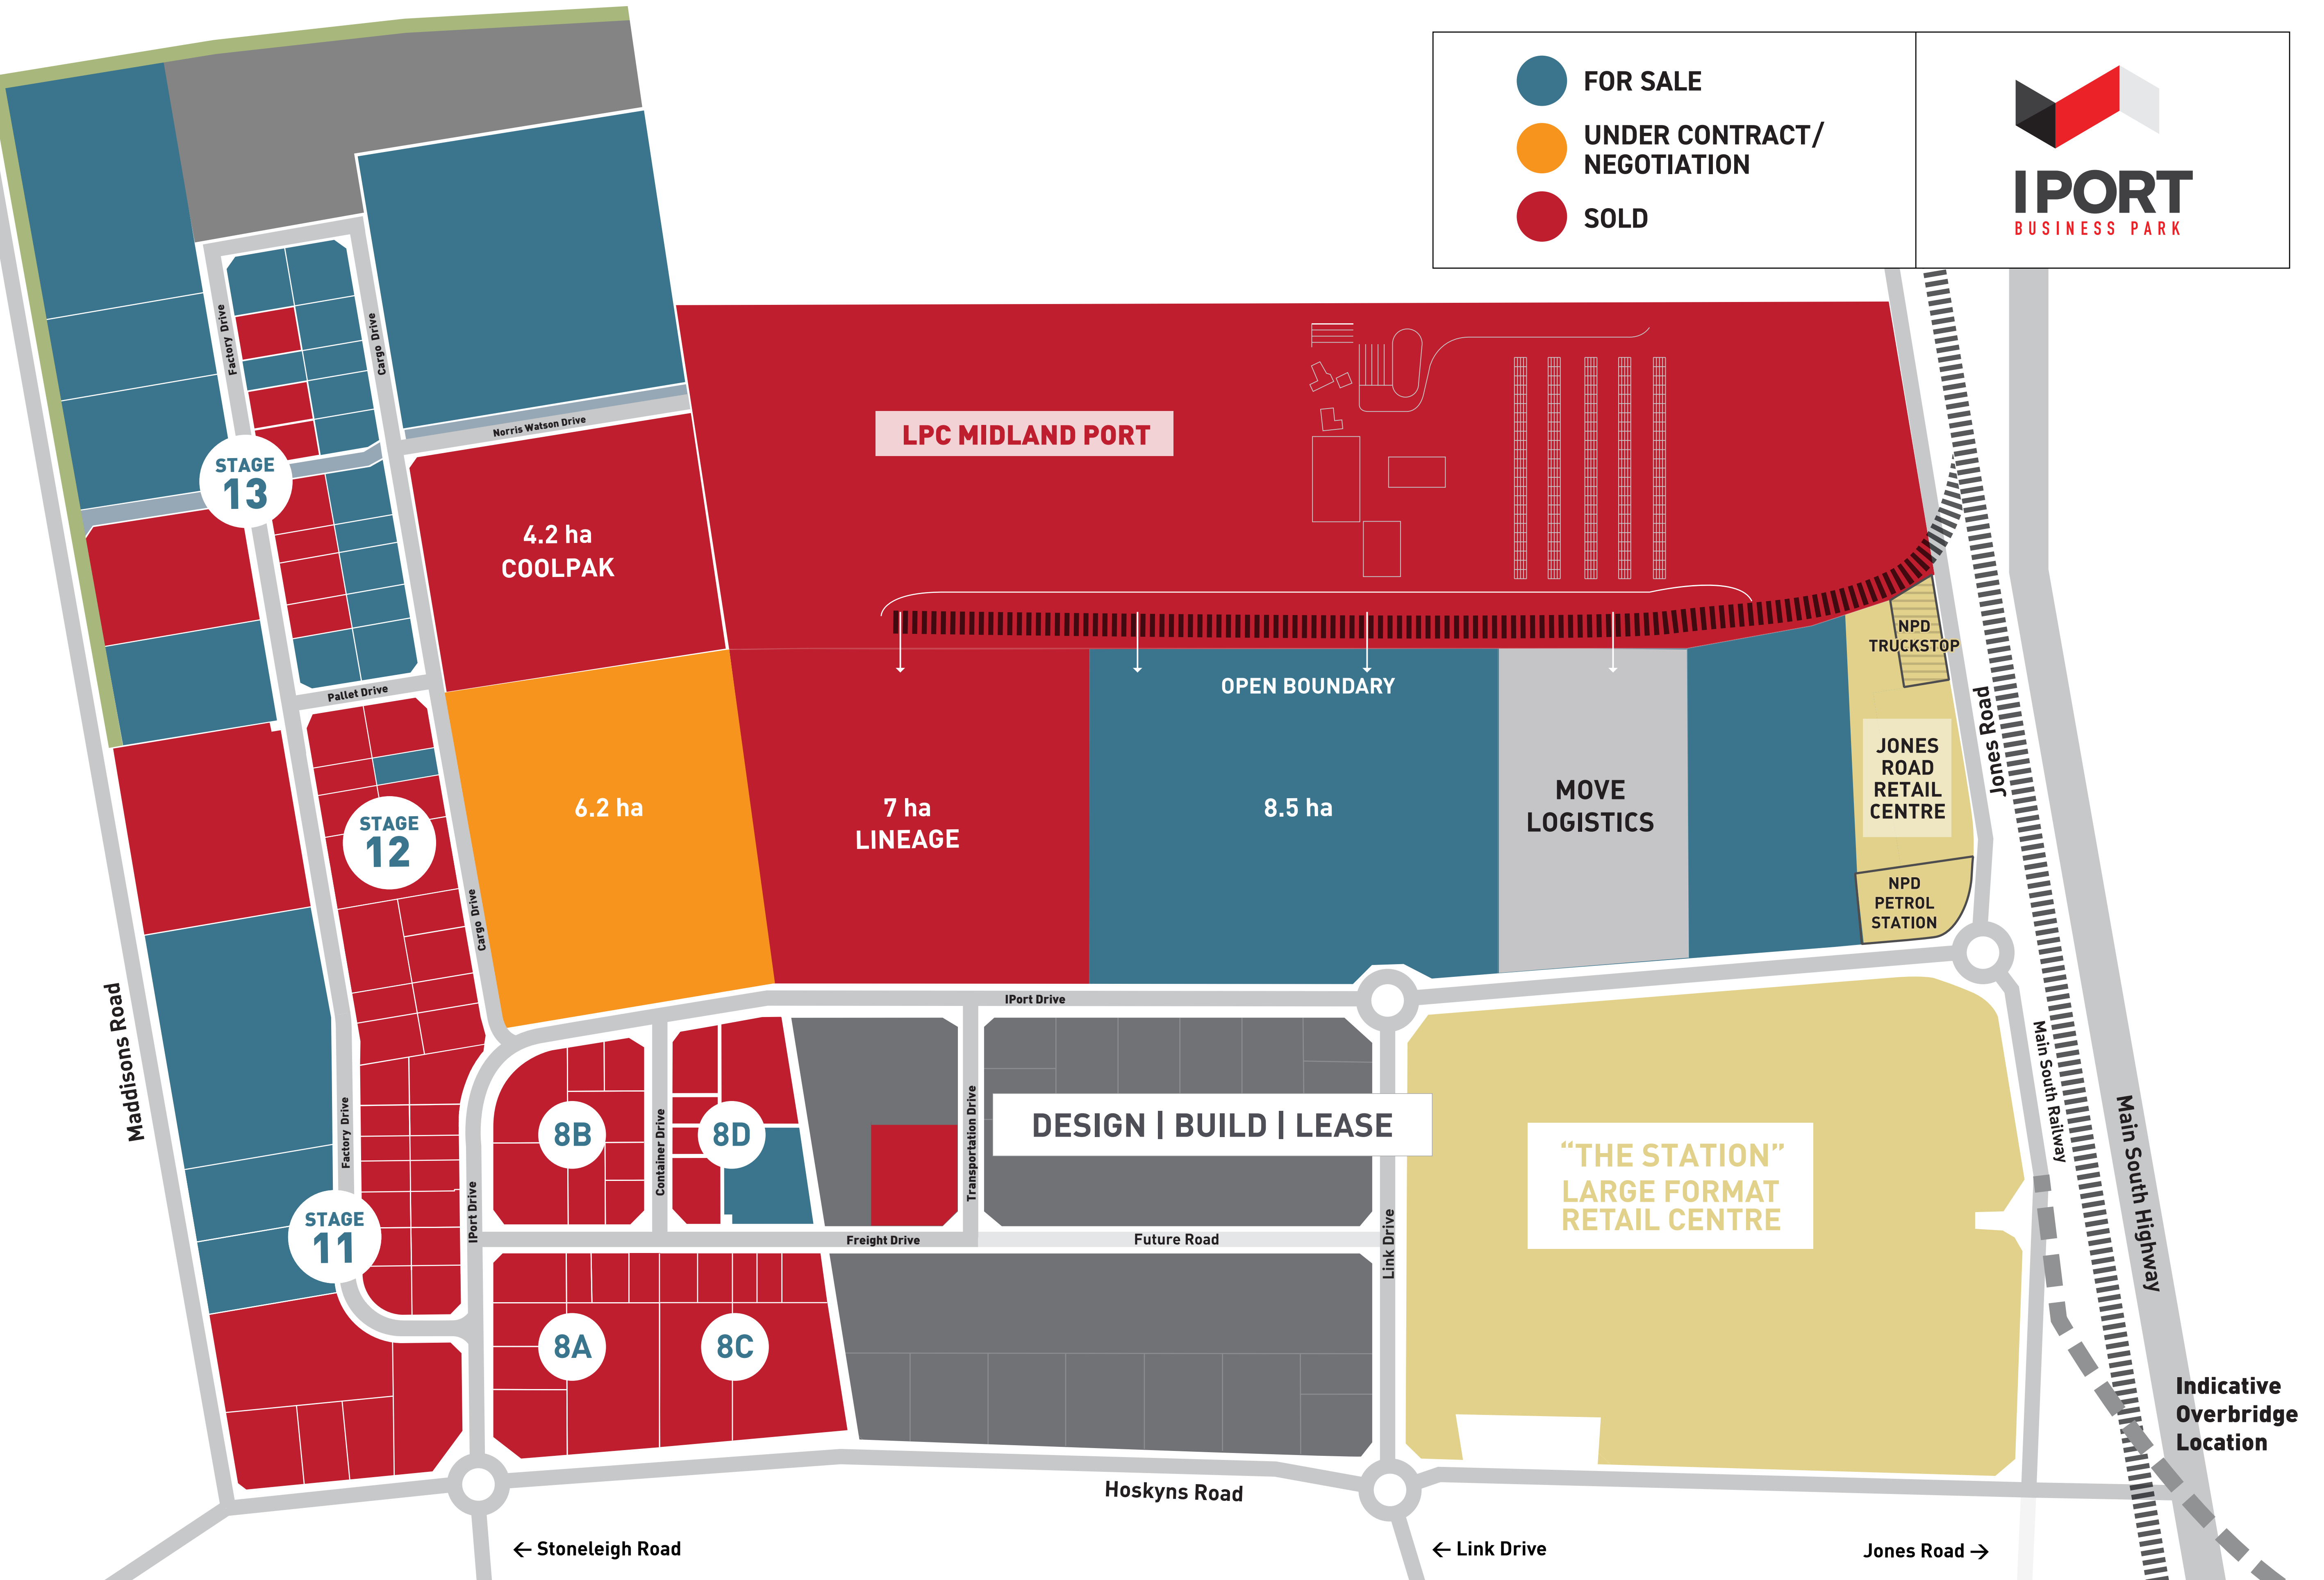

- FOR SALE
- UNDER CONTRACT/
NEGOTIATION
- SOLD

LPC MIDLAND PORT

OPEN BOUNDARY

MOVE LOGISTICS

JONES ROAD RETAIL CENTRE

NPD PETROL STATION

DESIGN | BUILD | LEASE

"THE STATION"
LARGE FORMAT
RETAIL CENTRE

Indicative
Overbridge
Location